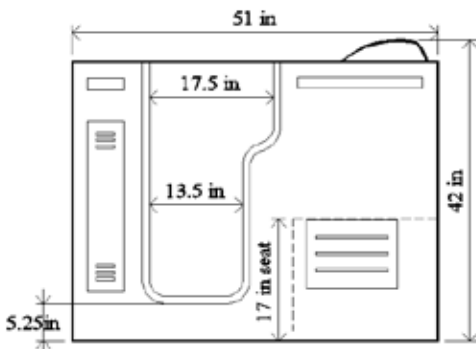

Features:

- 17" H ADA compliant seat
- Grab bar
- Hand held shower
- Inward swing door
- High volume tub filler
- Easy-Reach pop up drain
- Fast flow 2" drain
- Fits in a standard bathtub area
- ABS Acrylic
- Measures 29"W x 42"H x 51"L

Two Fairmount models to choose from:

- SB-1323 - Soaker Tub (no jets)
- SB-1223 - 16 jet warm air massage system

Options:

- L-shaped tub filler/extension panel
- End panels
- Left-hand drain
- Right-hand drain

Inward swing door model to fit most bathroom floor plans!

Independence

Panama

The Panama is an easy access bathtub, offering a wide 32" outswing door allowing for easier access.

Features:

- 17" H ADA compliant seat
- Safety Grab bars
- Hand held shower
- Outward swing door
- High volume tub filler
- Easy-Reach pop up drain
- Fast flow 2" drain
- Fits in a standard bathtub area
- ABS Acrylic
- Measures 27" W x 40" H x 51" L

Smaller footprint for tight spaces!

Features:

- Low entry step
- Easy to reach controls
- Outward swing door
- Wide door opening
- Slip-resistant surface
- Grab bar on the door
- Low water volume
- Drain system
- Removable booster seat
- Fits in a standard bathtub area
- Fiberglass gelcoat
- Measures 33.5" W x 29.5" H x 40" L