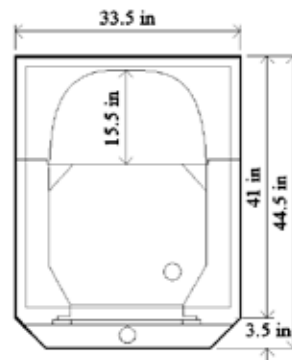

The Supreme was developed for use in long term care facilities and hospitals, offering those with ambulatory abilities a less threatening and more dignified bath.