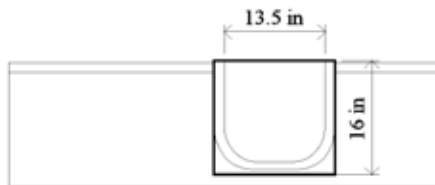

Convert your existing tub into a convenient and safe Walk-in Tub!

This is only one example of 11 different sizes available for our Door Kits!