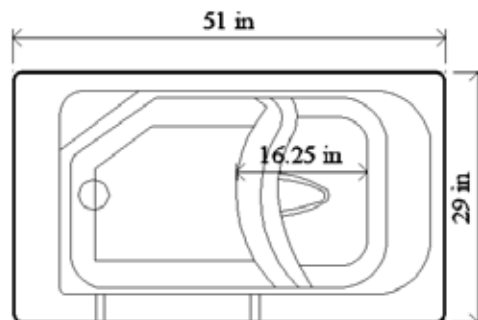

Features:

- 17" H ADA compliant seat
- Grab bar
- Hand held shower
- Inward swing door
- High volume tub filler
- Easy-Reach pop up drain
- Fast flow 2" drain
- Fits in a standard bathtub area
- ABS Acrylic
- Measures 29"W x 42"H x 51"L

Two Fairmount models to choose from:

- SB-1323 - Soaker Tub (no jets)
- SB-1223 - 16 jet warm air massage system

Options:

- L-shaped tub filler/extension panel
- End panels
- Left-hand drain
- Right-hand drain

Inward swing door model to fit most bathroom floor plans!

Independence

Panama

The Panama is an easy access bathtub, offering a wide 32" outswing door allowing for easier access.

Features:

- 17" H ADA compliant seat
- Safety Grab bars
- Hand held shower
- Outward swing door
- High volume tub filler
- Easy-Reach pop up drain
- Fast flow 2" drain
- Fits in a standard bathtub area
- ABS Acrylic
- Measures 27" W x 40" H x 51" L

Smaller footprint for tight spaces!

Features:

- Low entry step
- Easy to reach controls
- Outward swing door
- Wide door opening
- Slip-resistant surface
- Grab bar on the door
- Low water volume
- Drain system
- Removable booster seat
- Fits in a standard bathtub area
- Fiberglass gelcoat
- Measures 33.5" W x 29.5" H x 40" L