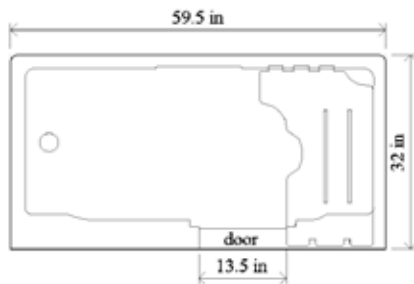

Smaller footprint for tight spaces!

Features:

- Low entry step
- Easy to reach controls
- Outward swing door
- Wide door opening
- Slip-resistant surface
- Grab bar on the door
- Low water volume
- Drain system
- Removable booster seat
- Fits in a standard bathtub area
- Fiberglass gelcoat
- Measures 33.5" W x 29.5" H x 40" L

Stretch

Is a slightly longer version of the Serenity and is recommended for those who need extended leg room.

Extra long leg room!

Features:

- Low entry step
- Easy to reach controls
- Outward swing door
- Wide door opening
- Slip-resistant surface
- Grab bar on the door
- Low water volume
- Drain system
- Fiberglass gelcoat
- Measures 33.5"W x 29.5"H x 44.5"L

Two Stretch models to choose from:

- SB-1382 - Soaker Tub (no jets)
- SB-1282 - 12 jet warm air massage system

Options:

- Molded corner skirt
- Faucet system
- Shower Curtain Rod
- Left-hand door swing
- Right-hand door swing

Function

So-Lo

Ideal replacement for a standard tub!

The So-Lo is a standard 5 foot bathtub with a side entry door; designed to meet the changing needs of the baby boomer generation. This economical model allows the bather to have a full length bath or shower without having to step over a bathtub side wall.