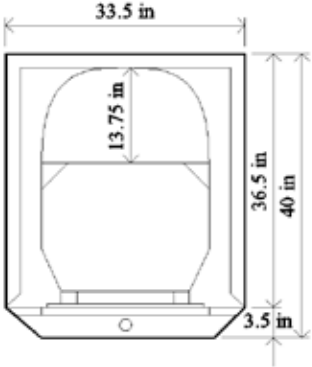

Features:

- 17" H ADA compliant seat
- Grab bar
- Hand held shower
- Inward swing door
- High volume tub filler
- Easy-Reach pop up drain
- Fast flow 2" drain
- Fits in a standard bathtub area
- ABS Acrylic
- Measures 29"W x 42"H x 51"L

Available Models:

- SB-1342 - Soaker Tub (no jets)
- SB-1242 - 24 jet warm air massage system

Options:

- End panels
- Left-hand drain
- Right-hand drain

Serenity

...the "original" walk in bathtub. The Serenity allows personal bathing while sitting in a chair position. For those who are looking for a smaller tub footprint with less water usage.

Smaller footprint for tight spaces!

Features:

- Low entry step
- Easy to reach controls
- Outward swing door
- Wide door opening
- Slip-resistant surface
- Grab bar on the door
- Low water volume
- Drain system
- Removable booster seat
- Fits in a standard bathtub area
- Fiberglass gelcoat
- Measures 33.5" W x 29.5" H x 40" L