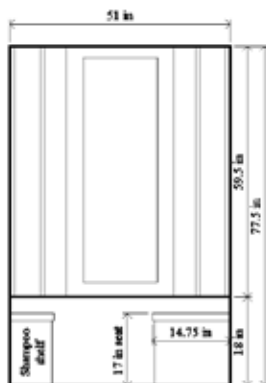

Features:

- 17" H ADA compliant seat
- Grab bar
- Hand held shower
- Inward swing door
- High volume tub filler
- Easy-Reach pop up drain
- Fast flow 2" drain
- Fits in a standard bathtub area
- ABS Acrylic
- Measures 29"W x 42"H x 51"L

Smaller footprint for tight spaces!

Features:

- Low entry step
- Easy to reach controls
- Outward swing door
- Wide door opening
- Slip-resistant surface
- Grab bar on the door
- Low water volume
- Drain system
- Removable booster seat
- Fits in a standard bathtub area
- Fiberglass gelcoat
- Measures 33.5" W x 29.5" H x 40" L

Features:

- Low entry step
- Easy access inward swing door
- Slip-resistant surface
- Folding safety seat/transfer bench with retaining wall bracket
- Tiling flange
- Acrylic
- Measures 32"W x 18"H x 59.5"L

Options:

- Left-hand door swing
- Right-hand door swing

Waterton

The Waterton is a universal Low-Entry Shower that will fit into any standard bathtub space.

Low Entry - Easy Access Shower!

Features:

- 17" H ADA compliant seat
- Full width front centered drain grate
- Shampoo shelf
- Shower base has a tile flange
- 3 piece shower
- Wall surround includes a wall filler & extension panel
- Fits in a standard bathtub area
- ABS Acrylic
- Base measures 30"W x 18"H x 51"L
- Shower/Wall Surround measures 30"W x 59.5"H x 51"L