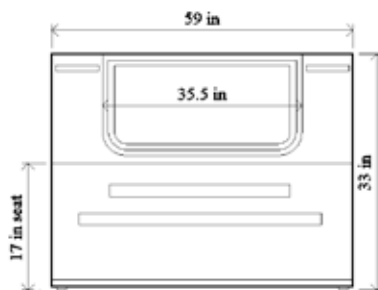

Features:

- 17" H ADA compliant seat
- Safety Grab bars
- Hand held shower
- Headrest pillow
- Outward swing door
- High volume tub filler
- Easy-Reach pop up drain
- Fast flow 2" drain
- Fits in a standard bathtub area
- ABS Acrylic
- Measures 32"W x 33"H x 59"L

Available Models:

- SB-1342 - Soaker Tub (no jets)
- SB-1242 - 24 jet warm air massage system

Options:

- End panels
- Left-hand drain
- Right-hand drain