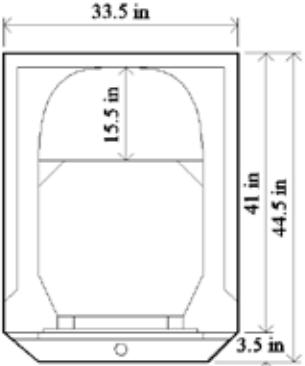

Features:

- 17" H ADA compliant seat
- Grab bar
- Hand held shower
- Inward swing door
- High volume tub filler
- Easy-Reach pop up drain
- Fast flow 2" drain
- Fits in a standard bathtub area
- ABS Acrylic
- Measures 29"W x 42"H x 51"L

Smaller footprint for tight spaces!

Features:

- Low entry step
- Easy to reach controls
- Outward swing door
- Wide door opening
- Slip-resistant surface
- Grab bar on the door
- Low water volume
- Drain system
- Removable booster seat
- Fits in a standard bathtub area
- Fiberglass gelcoat
- Measures 33.5" W x 29.5" H x 40" L

Two Serenity models to choose from:

- SB-1381 - Soaker Tub (no jets)
- SB-1281 - 12 jet warm air massage system

Options:

- Molded corner skirt
- Faucet system
- Platform
- Shower Curtain Rod
- Left-hand door swing
- Right-hand door swing

Stretch

Is a slightly longer version of the Serenity and is recommended for those who need extended leg room.

Extra long leg room!

Features:

- Low entry step
- Easy to reach controls
- Outward swing door
- Wide door opening
- Slip-resistant surface
- Grab bar on the door
- Low water volume
- Drain system
- Fiberglass gelcoat
- Measures 33.5"W x 29.5"H x 44.5"L